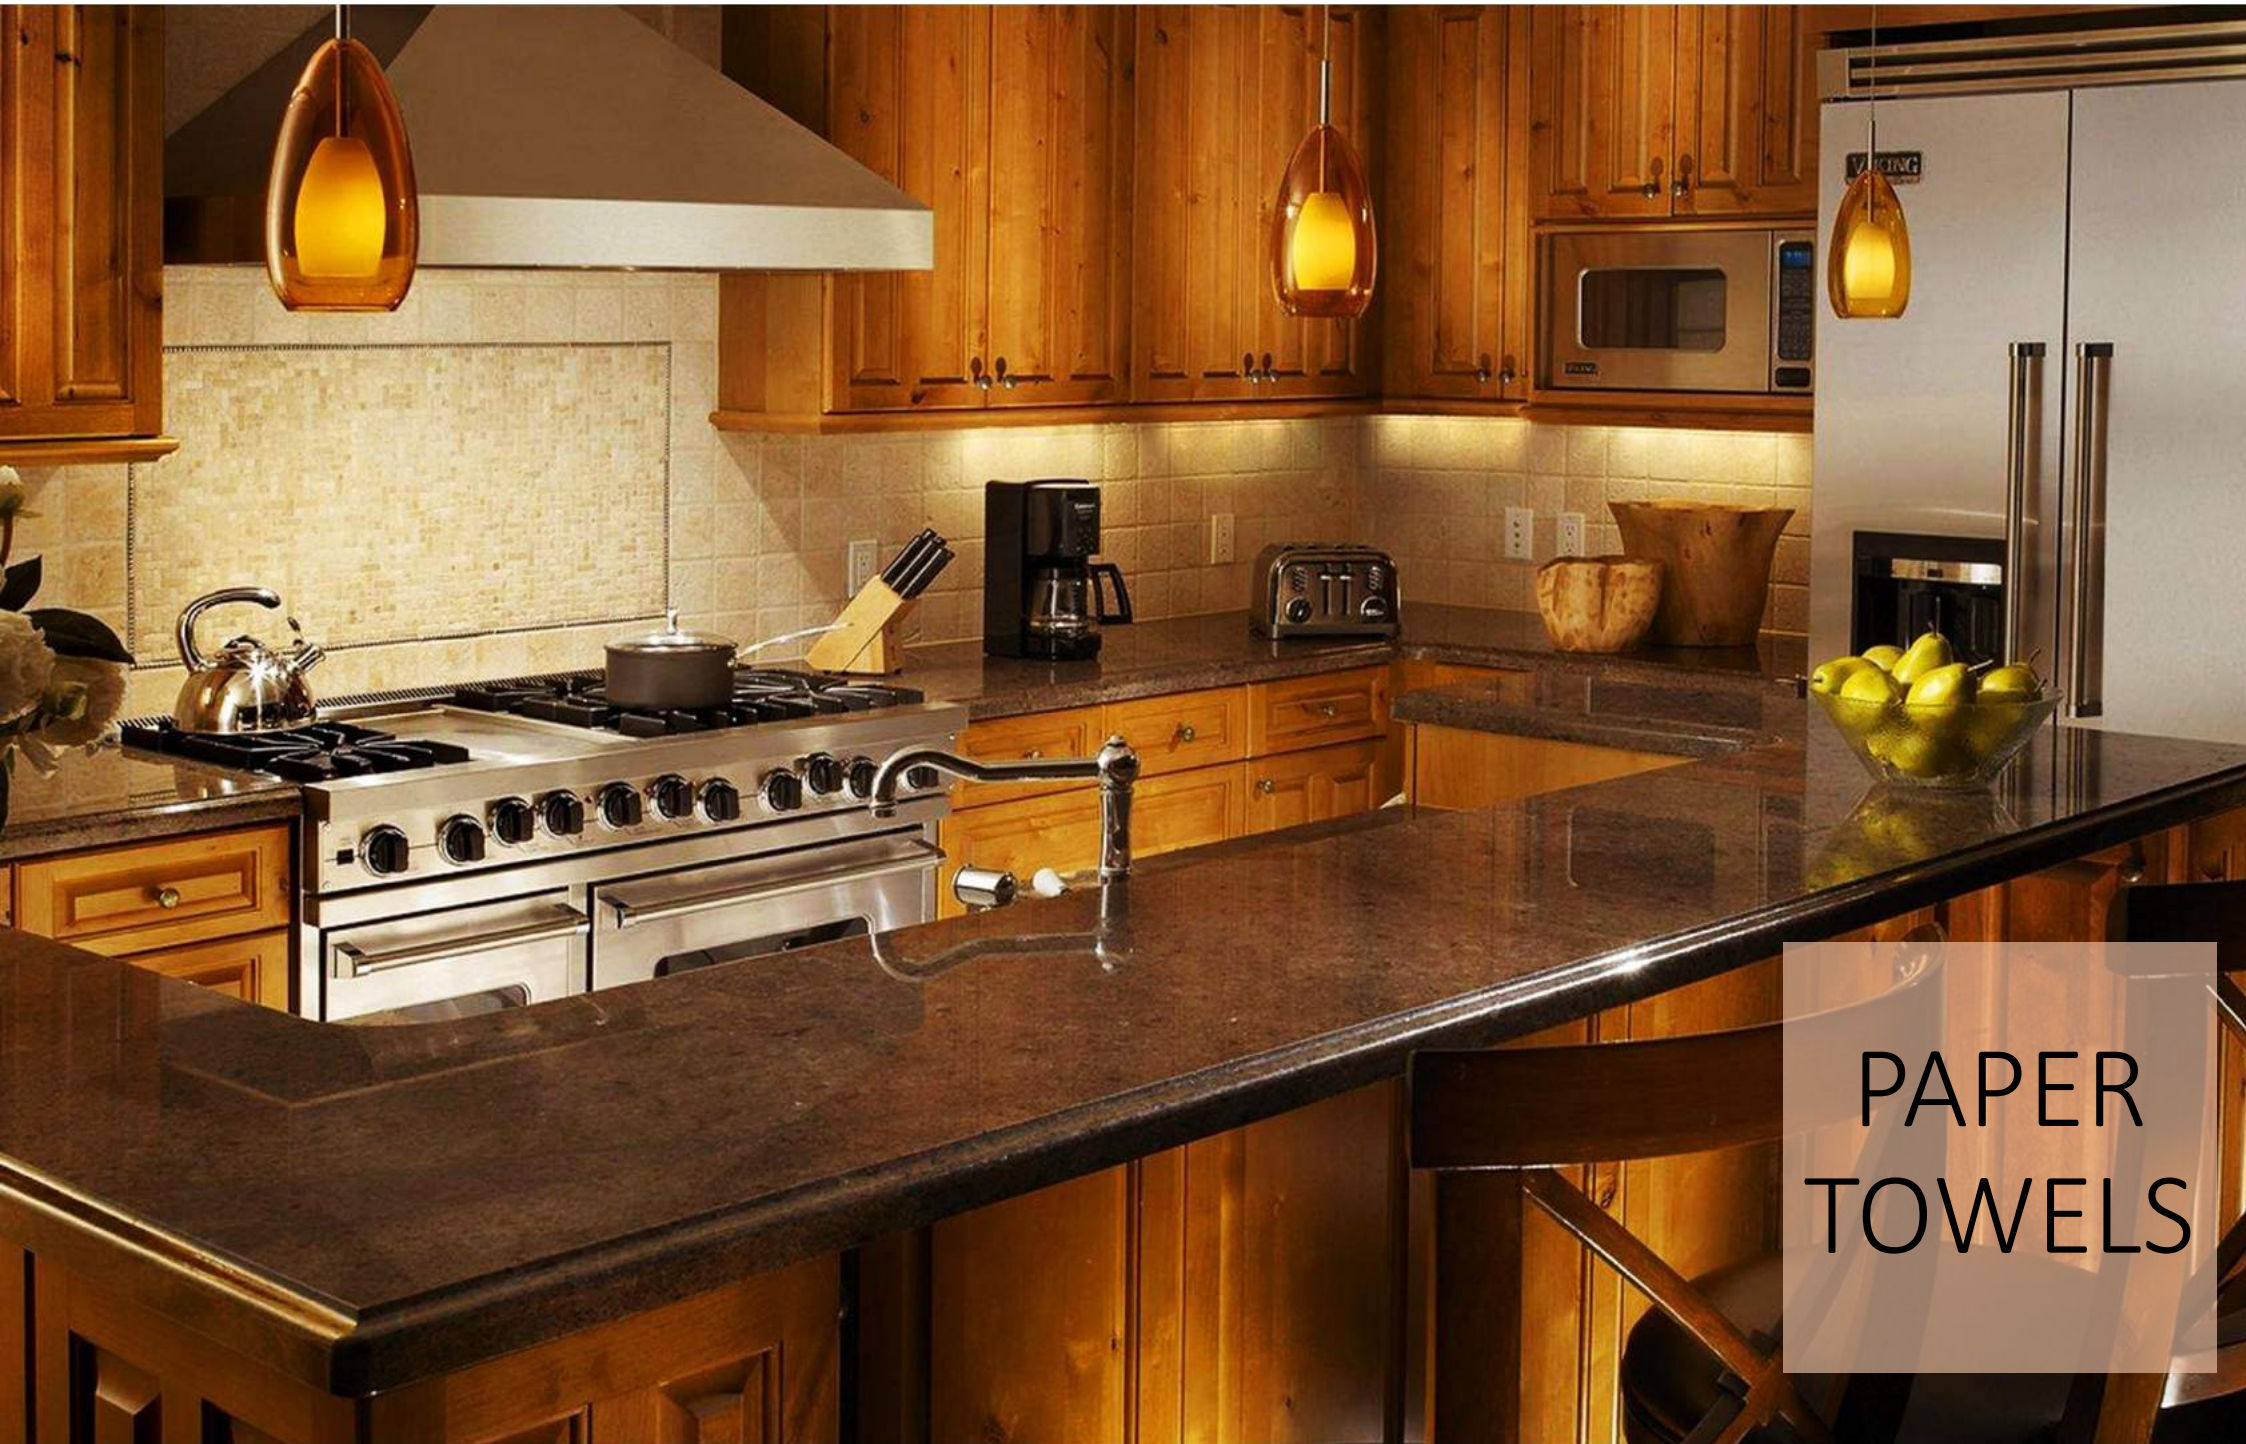

PAPER
TOWELS